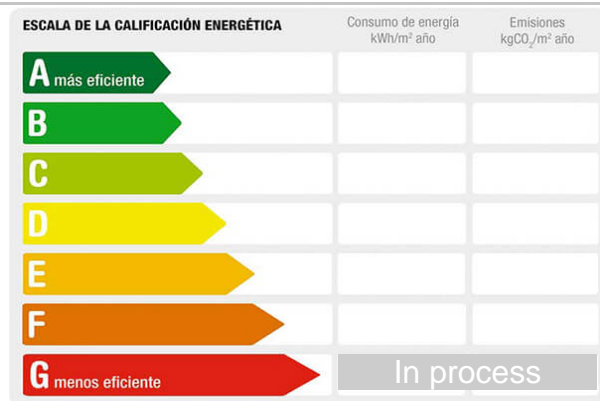

Sqm built: 1176

Description:

Parcela en lugar de Raices, Teo. Consta de una superficie de 1.176 m², dotada de servicios urbanísticos necesarios para urbanizar (agua, luz, alcantarillado), y POZO DE AGUA ARTESANO. Fachada de 17 metros a la calle, y de 22 metros en el resto de parcela. Cerrada con postes de hormigón y paneles de hormigón que garantizan la durabilidad y solidez estructural de dicho cierre, sin mantenimiento. Parcela con poca pendiente, y lista para realizar su nuevo hogar.